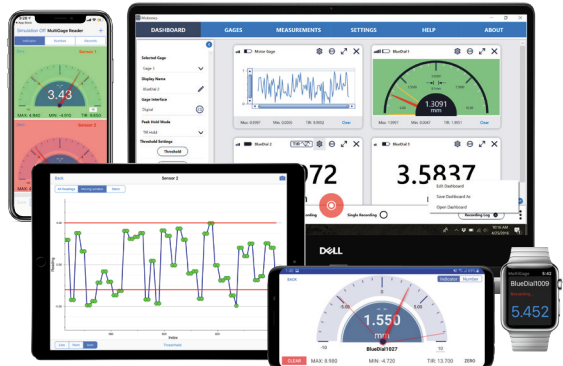

**MultiGage Cloud

*Availability of features varies between apps/platforms.

Motionics, LLC
8500 Shoal Creek Blvd.
Austin, TX 78757
www.motionics.com info@motionics.com

© 2021 Motionics, LLC. All rights reserved.

Scan to see
product page