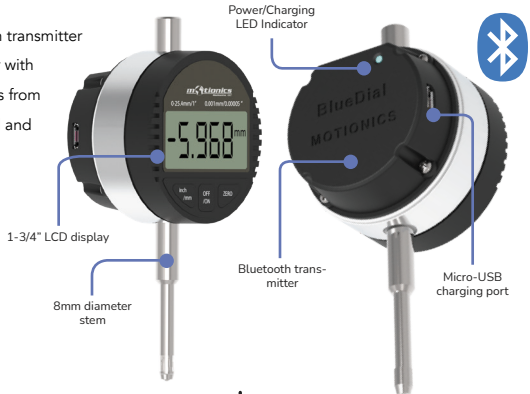

BlueDial LT

Bluetooth Dial Indicator Lite

BlueDial-LT is a dial indicator with integrated Bluetooth transmitter on the back. It integrates a high-accuracy dial indicator with Bluetooth Low Energy data transmitter. All the readings from one or multiple BlueDial-LTs will be wirelessly collected and displayed on a smart device or PC.

Features:

- Integrated Bluetooth Low Energy technology
- Multiple platform support (iOS, Android, PC)
- Continuous and single data recording
- Rechargeable battery (50-hour life with a single charge)
- Multiple-device connectivity

Model	BDLT-102	BDLT-103	BDLT-202	BDLT-203	BDLT-302	BDLT-402*
Measurement Range	.5 in/12.7 mm		1 in/25.4 mm		2 in/50.8 mm	
Resolution	0.0005 in/ 0.01 mm	0.00005 in/ 0.001 mm	0.0005 in/ 0.01 mm	0.00005 in/ 0.001 mm	0.0005 in/ 0.01 mm	0.0005 in/ 0.01 mm
Accuracy	±0.001 in	±0.0002 in	±0.001 in	±0.0002 in	±0.001 in	±0.001 in
Wireless Data Rate	8 Hz					
Transmission Range	20 m (indoors)/30 m (outdoors)					
Working Temperature	0 - 40°C					
Rechargeable Battery	400 mAh					
Battery Life	50 hrs					
Charging	5 VDC USB					

More Features with FREE MultiGage Software*

- Simultaneous reading of multiple devices
- Data plotting on iPhone/iPad/Android
- Continuous or single data point recording
- Max, Min, TIR measurement
- Remote zeroing from the app
- GO/NG judgment with green/red color indication
- Custom formula calculator
- Large analog probe meter with adjustable range
- Data saving in local database
- Data export in CSV via email and cloud drives
- Keyboard entry to Excel or SPC software on PC
- Apple Watch support