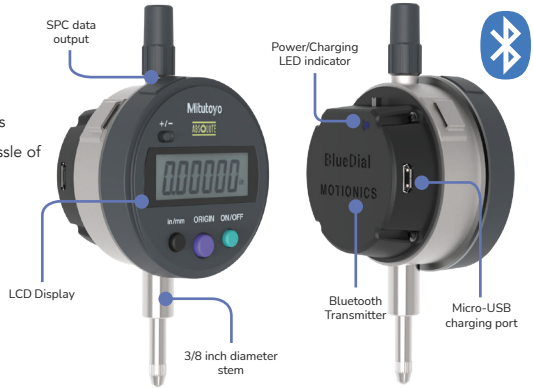

BlueDial

Bluetooth Dial Indicator

BlueDial is a Mitutoyo indicator with an integrated Bluetooth transmitter on the back. Not only does BlueDial maintain high-accuracy measurement from Mitutoyo, but it also brings the convenience of wireless communication. It's a new solution to get rid of the hassle of wires/cables and improves efficiency and safety in deflection measurement applications.

Features:

- Integrated Bluetooth Low Energy technology
- Multiple platform support (iOS, Android, PC and LabVIEW)
- Continuous and single mode data recording
- Rechargeable battery (60-hour life with a single charge)
- Multiple-device connectivity
- Remote cloud monitoring with MultiGage Cloud**

Model	BD10-783	BD10-793
Measurement Range	.5 in/12.7 mm	
Resolution	0.0005 in/0.01 mm	0.0001 in/0.001 mm
Accuracy	0.0008 in	0.00012 in
Wireless Data Rate	10 Hz	
Transmission Range	20 m (indoors)/30 m (outdoors)	
Working Temperature	0 - 50°C	
Rechargeable Battery	400 mAh	
Battery Life	60 hrs	
Charging	5 VDC USB	

More Features with FREE MultiGage Software*

- Simultaneous reading of multiple devices
- Data plotting on iPhone/iPad/Android
- Continuous or single data point recording
- Max, Min, TIR measurement
- Remote zeroing from the app
- GO/NG judgment with green/red color indication
- Custom formula calculator
- Large analog probe meter with adjustable range
- Data saving in local database
- Data export in CSV via email and cloud drives
- Keyboard entry to Excel or SPC software on PC
- Apple Watch support