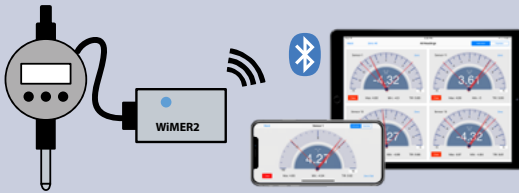

WiMER2	Specification
Measurement Range	0.5 in/12.7 mm (depending on instrument)
Resolution	0.00005 in/0.001 mm (depending on instrument)
Accuracy	0.0005 in (depending on instrument)
Wireless Data Rate	10 Hz
Transmission Range	20 m (indoors)/30 m (outdoors)
Dimensions	2.50 x 1.63 x 0.80 in
Working Temperature	0 - 50 °C
Rechargeable Battery	400 mAh
Battery Life	20 hrs
Charging	5 VDC USB

More Features with our FREE Apps/Software*

- Simultaneous reading of multiple devices
- Data plotting on iPhone/iPad/Android
- Continuous or single data point recording
- Max, Min, TIR measurement
- Remote zeroing from the app
- GO/NG judgment with green/red color indication
- Real-time cloud data streaming worldwide
- Custom formula calculator
- Large analog probe meter with adjustable range
- Data saving in local database
- Data export in CSV via email and cloud drives
- Keyboard entry to Excel or SPC software on PC
- Apple Watch support