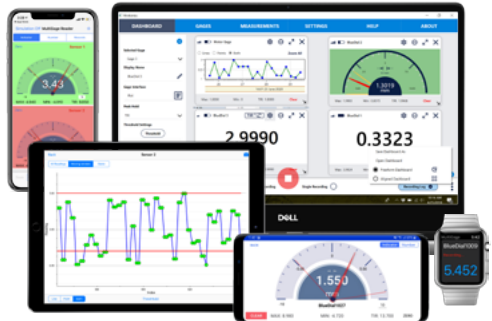

Availability of features varies between apps/platforms.

© 2020 Motionsics, LLC. All rights reserved.

Scan to see product page